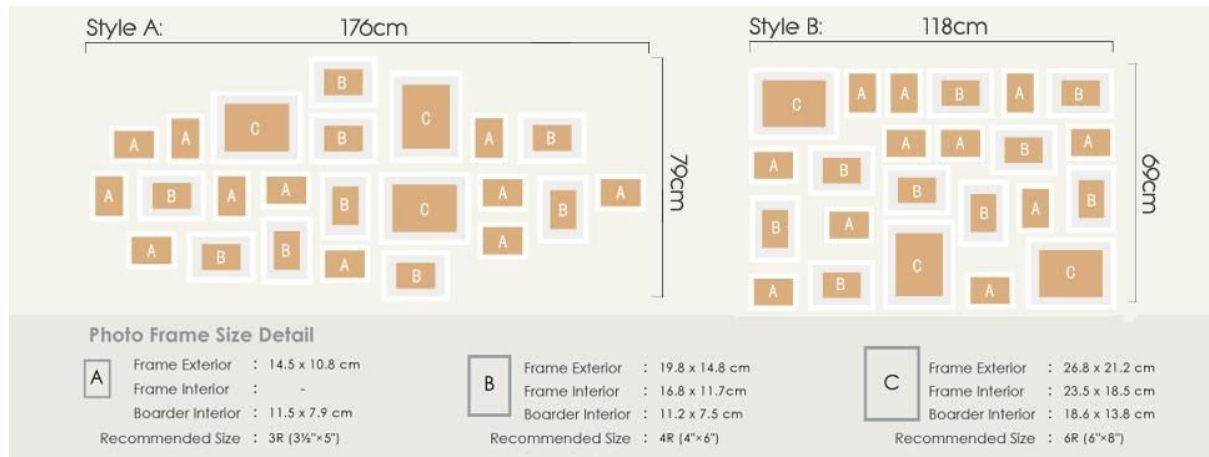

Frame C: 6R or 8R without white bordering

PFS-26F-BK

Specifications:

Frame A x 12pcs

Frame B x 7pcs

Frame C x 5pcs

Frame D x 2pcs

Frame material: Polymer

Frame thickness: 1.5cm

Glass material: High transparency acrylic

Shape: Rectangle

Colour: Black

Frame sizes:

A: 15cm x 11cm (3R photo)

B: 17cm x 12cm (4R photo)

C: 20cm x 15cm (3R, 4R or 5R with border)

D: 27cm x 22cm (6R or 8R with border)

PFS-26F-WH

Specifications:

Frame A x 12pcs

Frame B x 7pcs

Frame C x 5pcs

Frame D x 2pcs

Frame material: Polymer

Frame thickness: 1.5cm

Glass material: High transparency acrylic

Shape: Rectangle

Colour: White

Frame sizes:

A: 15cm x 11cm (3R photo)

B: 17cm x 12cm (4R photo)

C: 20cm x 15cm (3R, 4R or 5R with border)

D: 27cm x 22cm (6R or 8R with border)

PFS-20F-BK

Material: Polymer frame w/ high transparency acrylic glass

Colour: Black