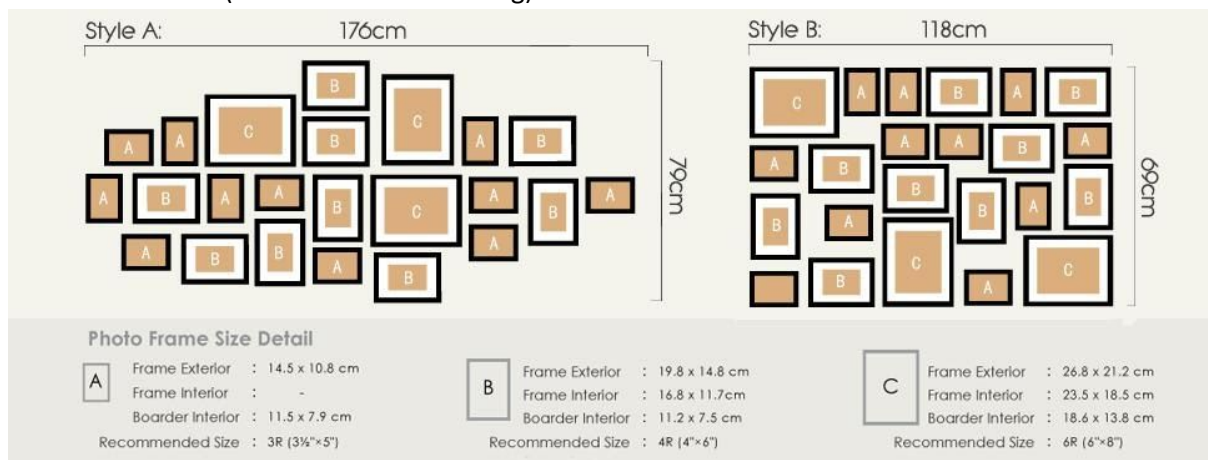

B: 22cm x 17cm (Fits 4R or 6R without white bordering)

C: 27cm x 22cm (Fits 6R or 8R without white bordering)

PFS-17F-WH

Material: Polymer frame w/ high transparency acrylic glass

Frame A x 11pcs

Frame B x 4pcs

Frame C x 2pcs

Colour: White

Frame sizes:

Frame A: 15 x 11cm - 3R

Frame B: 20 x 15.2cm - 3R/4R or 5R without white bordering

Frame C: 27 x 22cm - 6R or 8R without white bordering

PFS-23C-BK

Material: Polymer frame w/ high transparency acrylic glass

Frame A x 11pcs

Frame B x 9pcs

Frame C x 3pcs

Colour: Black

Recommended photo sizes:

Frame A: 3R

Frame B: 4R or 5R (without white bordering)

Frame C: 6R or 8R (without white bordering)

PFS-23C-WH

Material: Polymer frame w/ high transparency acrylic glass

Frame A x 11pcs

Frame B x 9pcs

Frame C x 3pcs

Colour: White

Recommended photo sizes:

Frame A: 3R

Frame B: 4R or 5R without white bordering